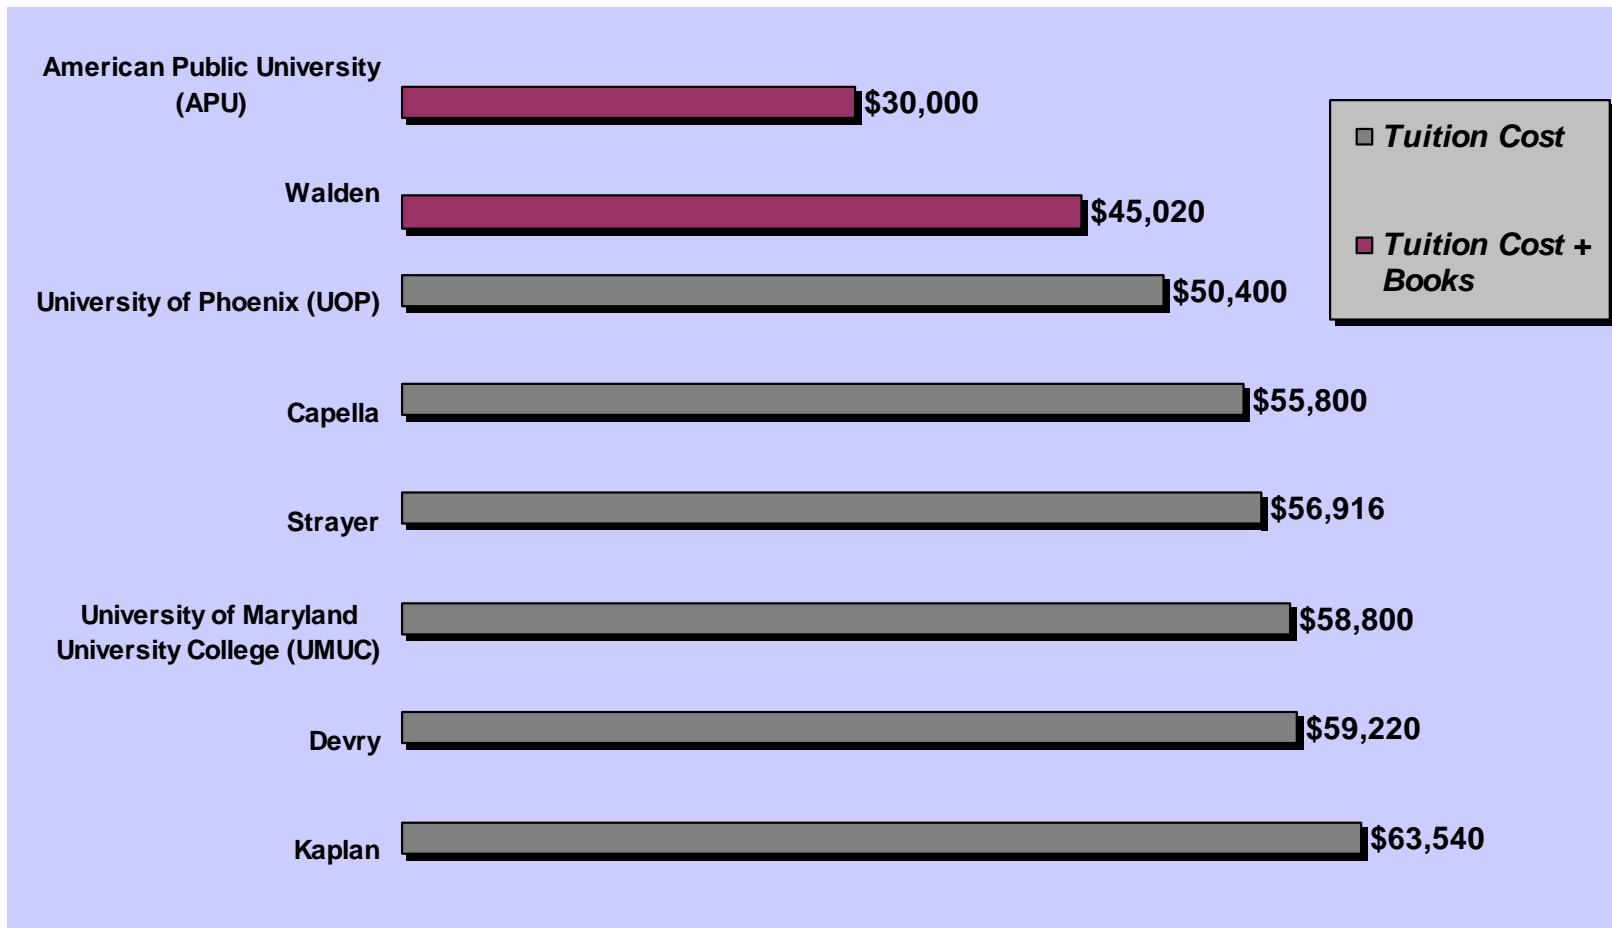

# Average Bachelor's Tuition Rates

Devry – Online program tuition: assumes 124 hours over 8 terms: \$540 for hours 1-11; \$325 per hour beyond 11

UMUC – Out-of-state rate for Spring 2009 Semester; \$490 per credit hour x 120 credit hours

Strayer – Full-time tuition (40 classes at \$1,435 per class); part-time costs - \$60,400

Capella - \$310 per credit hour x 180 credit hours

UOP/Axia – 2 years at Axia (60 credit hours x \$325) and 2 years of UOP Online ( 60 hours x \$515)

Walden – (\$220 per credit hour x 51 credit hours) + (\$260 per credit hour x 130 credit hours)

APU - \$250 per credit hour x 120 credit hours

Sources: School Websites as of November 2008 and William Blair & Company, L.L.C. estimates