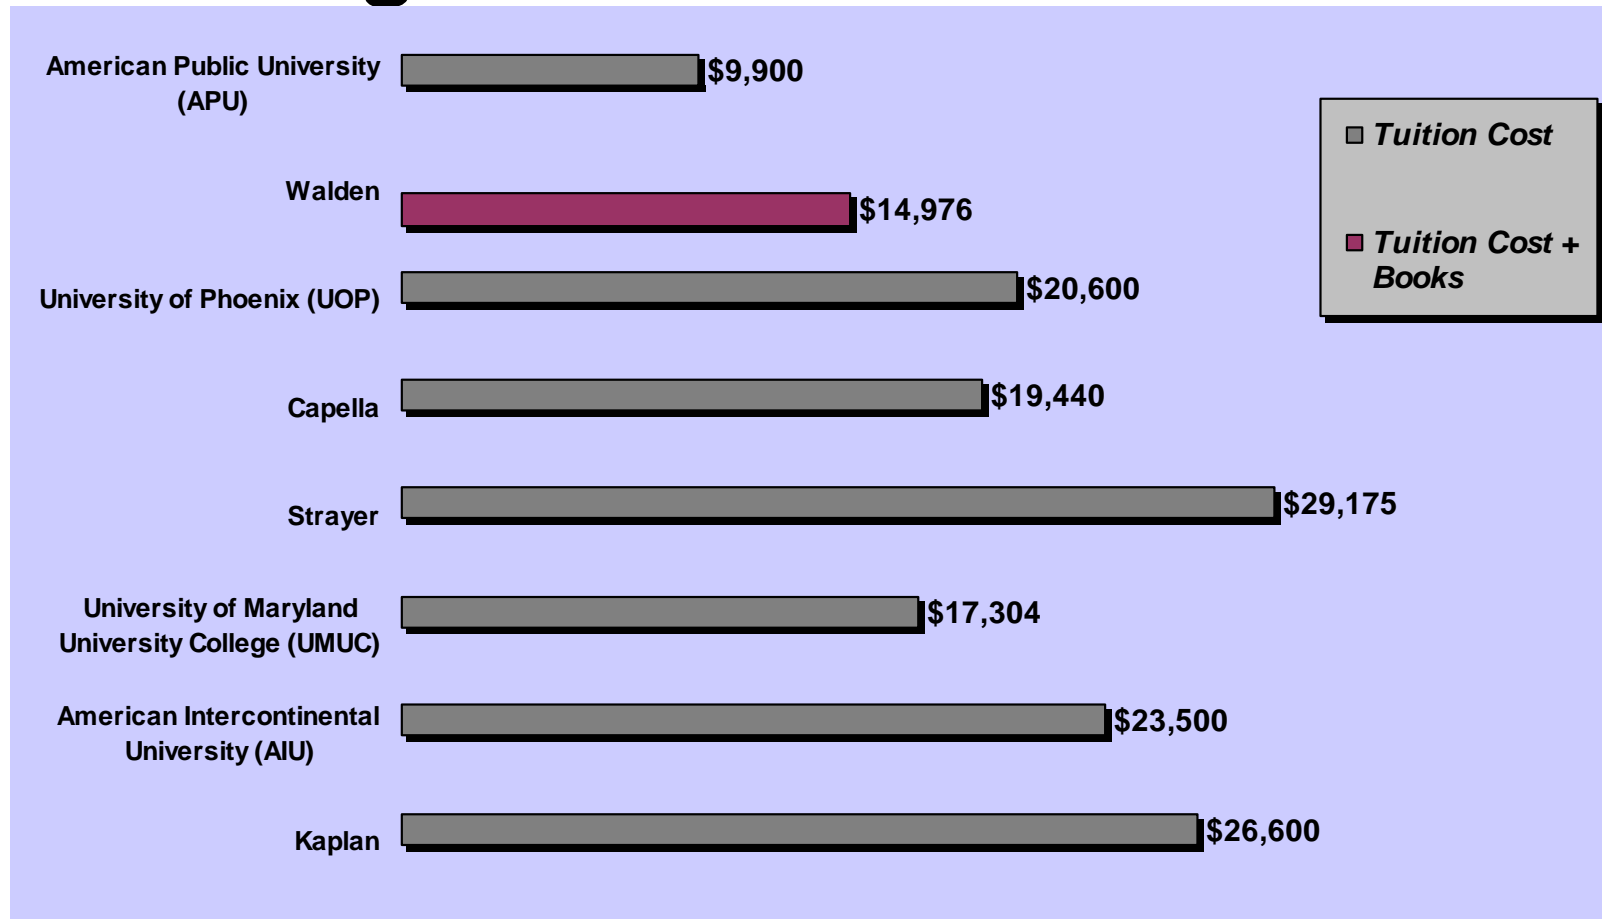

Average Master's Tuition Rates

Strayer – 15 classes at \$1,945 per class for an M.Ed. In Education Management

AIU - \$490 per credit hour x 48 credit hours for an M.Ed. in Leadership of Educational Organizations

UOP - \$515 per credit hour x 40 credit hours for an M.Ed. in Education Administration and Supervision

Capella - \$405 per credit hour x 48 credit hours for an M.S. in Education – Leadership in Educational Administration

UMUC – Ranges from \$412 to \$659 per credit hour x 42 credits (tuition range from \$17,304 to \$27,678)

Sources: School Web Sites as of December 2008 and William Blair & Company, L.L.C. estimates